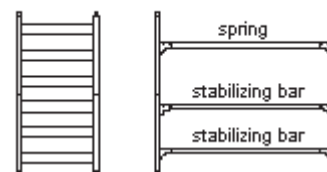

RM07LG22TRK High Loft/
Bunkable Bed: Track Lock
38"d x 85"w x 37½":37½"h