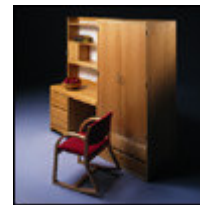

BEDS & MATTRESSES CASEGOODS CHAIRS TABLES SEATING FABRICS & FINISHES

A D D E N F U R N I T U R E
CASEGOODS OVERVIEW

- HOME
- ABOUT US
- MARKET OVERVIEW
- PRODUCTS
- WHAT'S NEW
- CONTACT US
- EDUCATION
- HEALTH CARE
- GOVERNMENT
- SITE MAP
- CONTRACTS

ROOMMATE