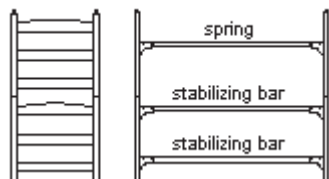

**RMB339** Twin Bed Frame  
w/Headboard  
39"d x 75"w x 40"h

**RMB354** Double Bed Frame  
w/Headboard  
54"d x 75"w x 40"h

**NT07TRK** Bunkable Bed:  
Track Lock  
38"d x 85 "w x 37½":25½"h

**NT07LLTRK** Low Loft/Bunkable Bed:  
Track Lock  
38"d x 85 "w x 37½":37½"h