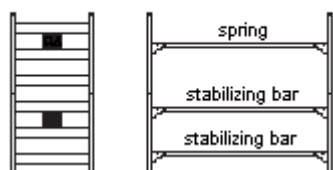

MC07LG22TRK High Loft/Bunkable Bed:
Track Lock
38"d x 85 "w x 37½":37½"h