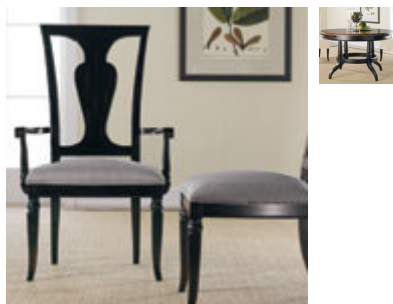

Also Available

Side Chair
44029-821

Dimensions

43 1/2"h x 22 1/2"w x 24 1/2"d
110cm h x 57cm w x 62cm d

Finish: Nightfall Black
Seat Height: 19 1/4" (49 cm)

Other Felicity furniture available for:
Bedroom Dining Room Living Room