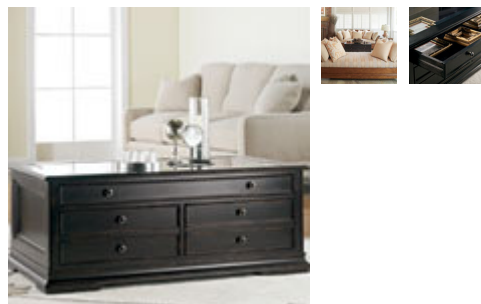

Other Felicity furniture available for:
Bedroom Dining Room Living Room